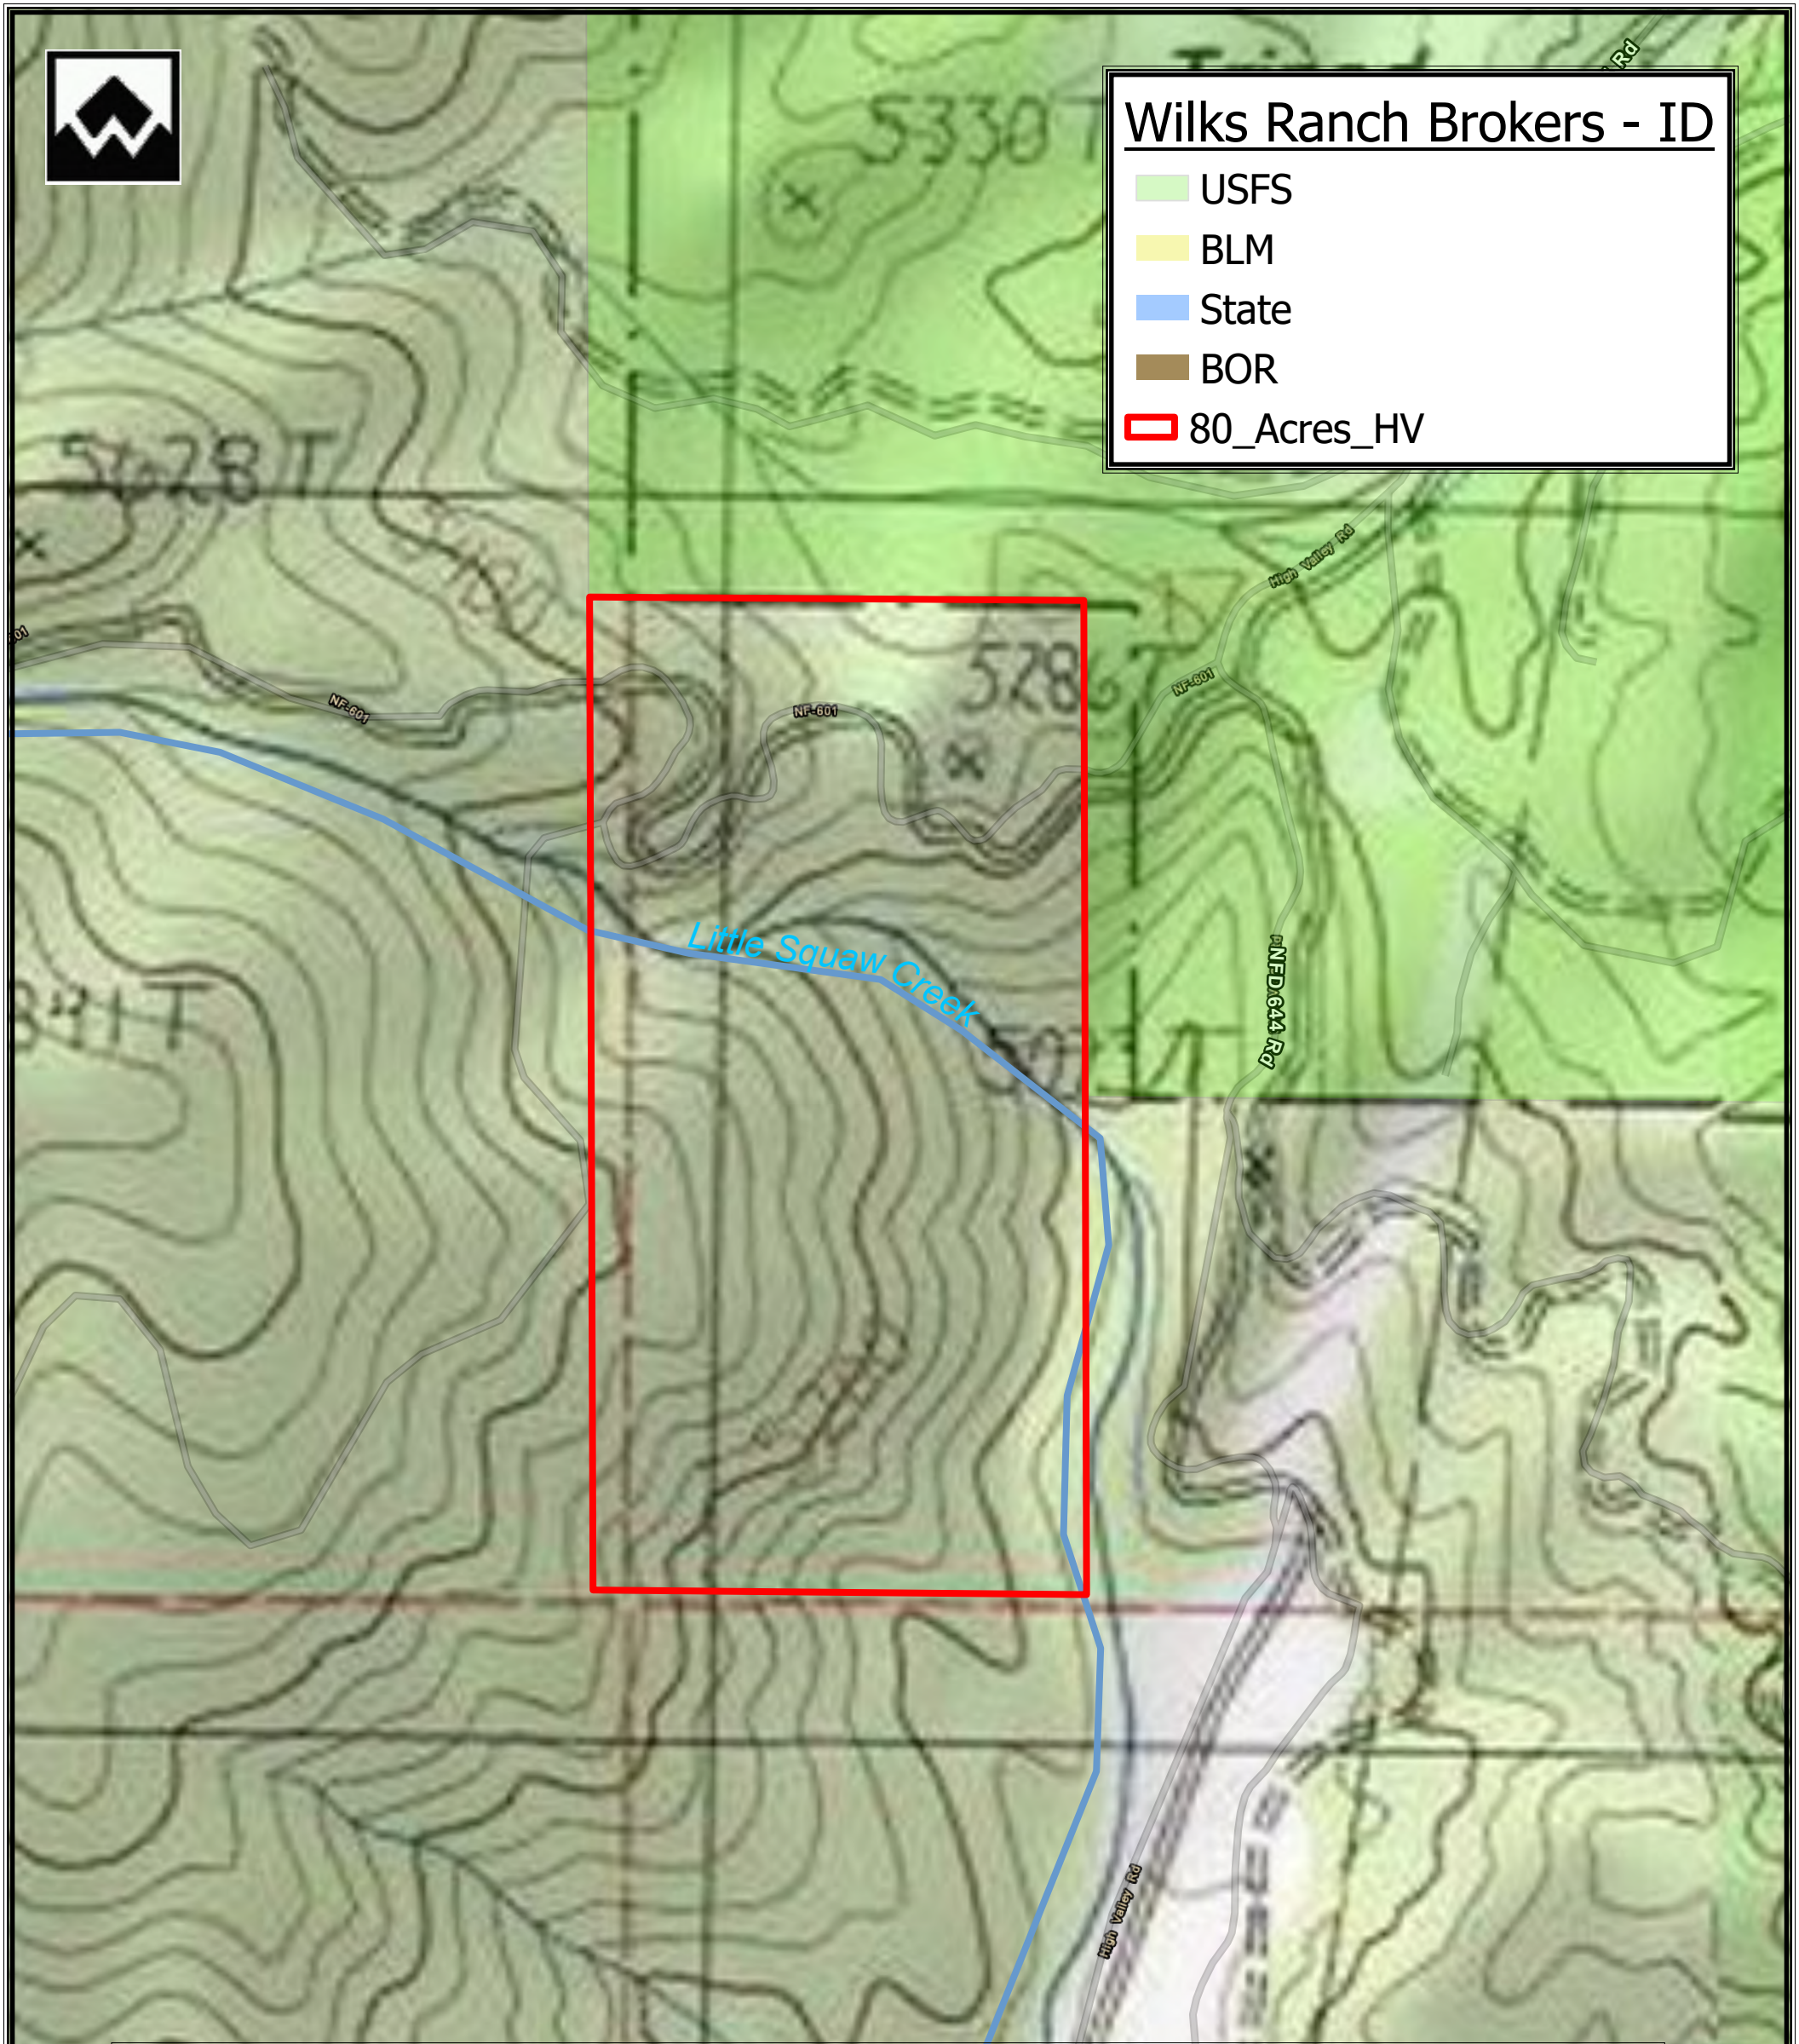

# Wilks Ranch Brokers - ID

- USFS
- BLM
- State
- BOR
- 80\_Acres\_HV

GIS User Society, i-cubed

Author: Ryan Mechling  
Date Exported: 3/20/2026