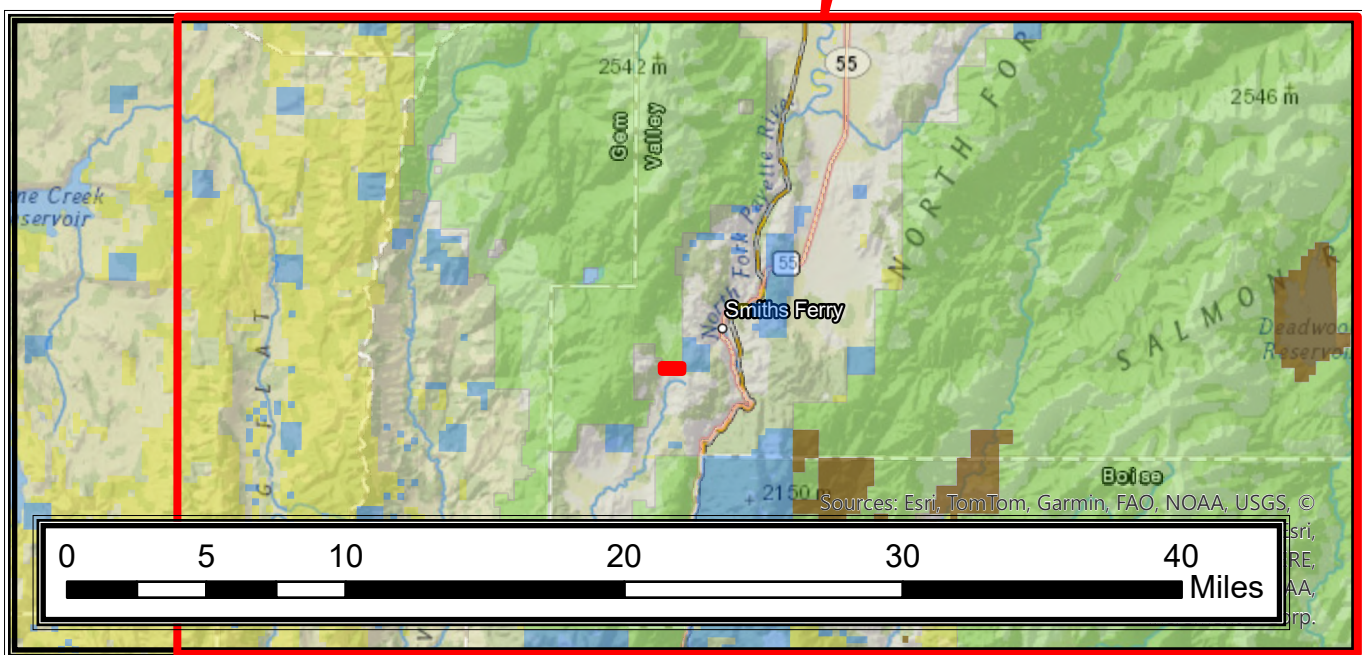

### Wilks Ranch Brokers - ID

- USFS
- BLM
- State
- BOR
- 120\_Acres\_HV

Author: Ryan Mechling  
Date Exported: 3/24/2026

Sources: Esri, TomTom, Garmin, FAO, NOAA, USGS, © 2025 Esri, All rights reserved. User: Ryan Mechling