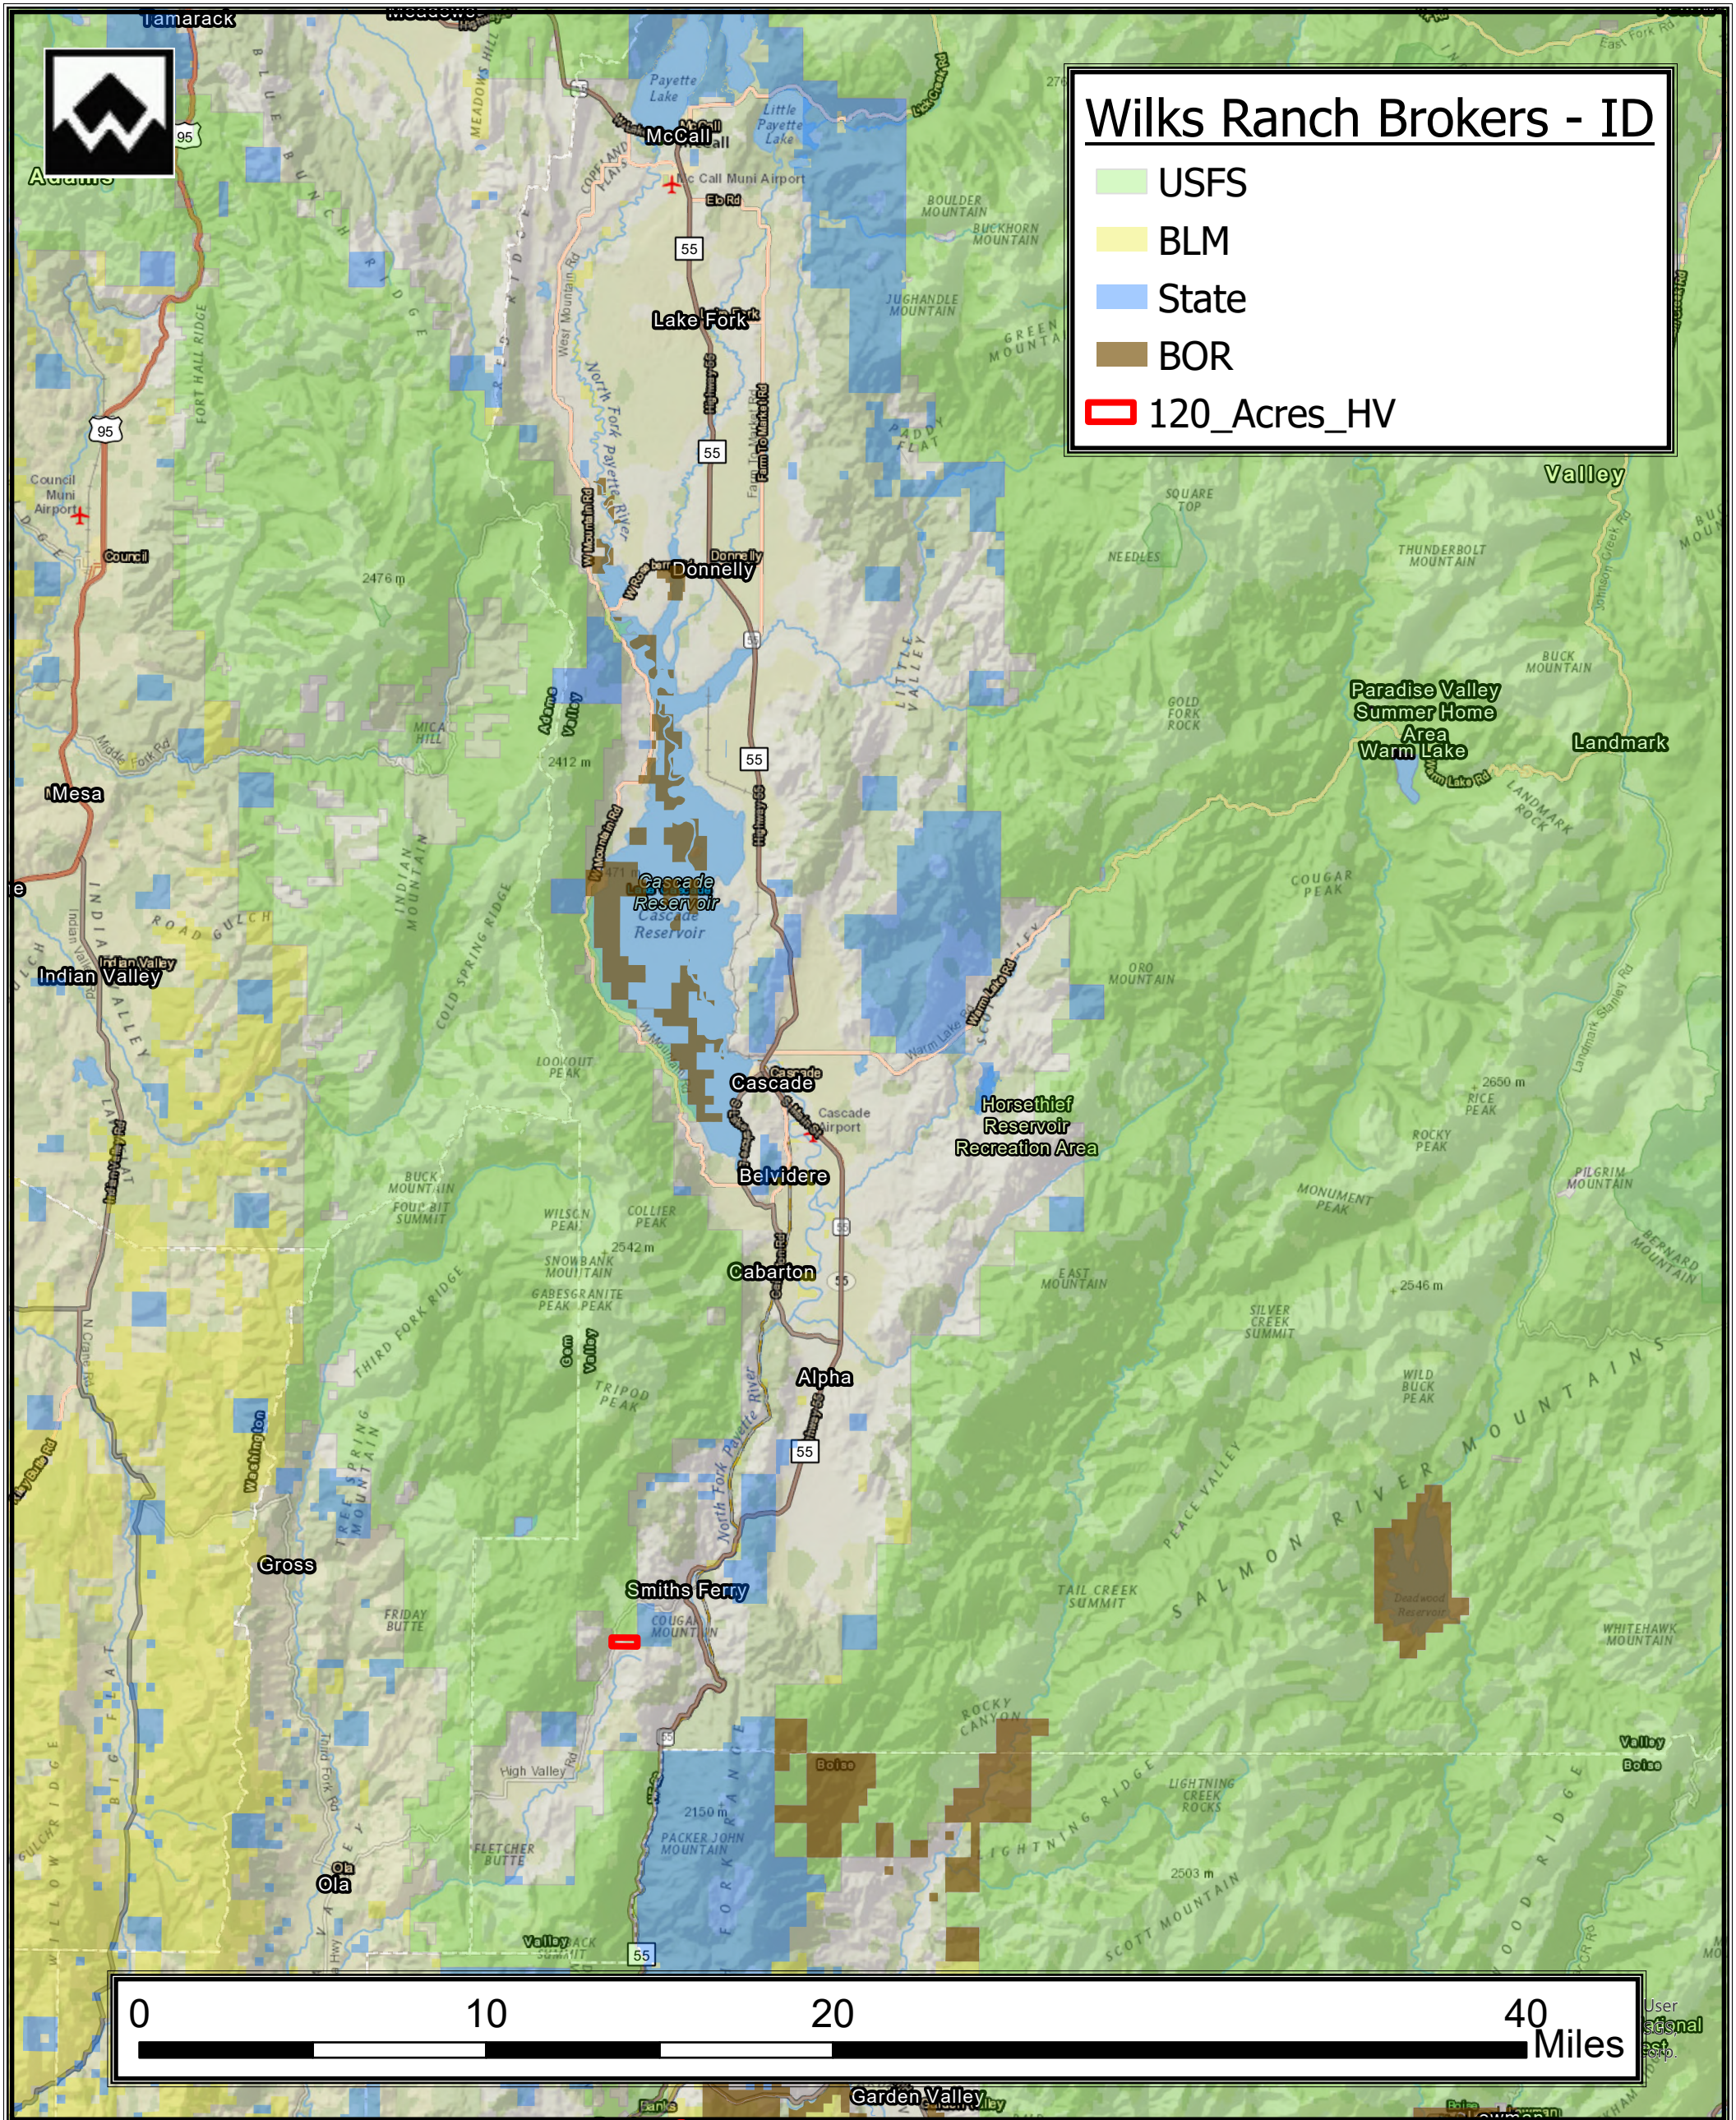

### Wilks Ranch Brokers - ID

- USFS
- BLM
- State
- BOR
- 120\_Acres\_HV

Author: Ryan Mechling  
Date Exported: 3/24/2026

Sources: Esri, TomTom, Garmin, FAO, NOAA, USGS, © 2025 Esri, All rights reserved. User: Ryan Mechling