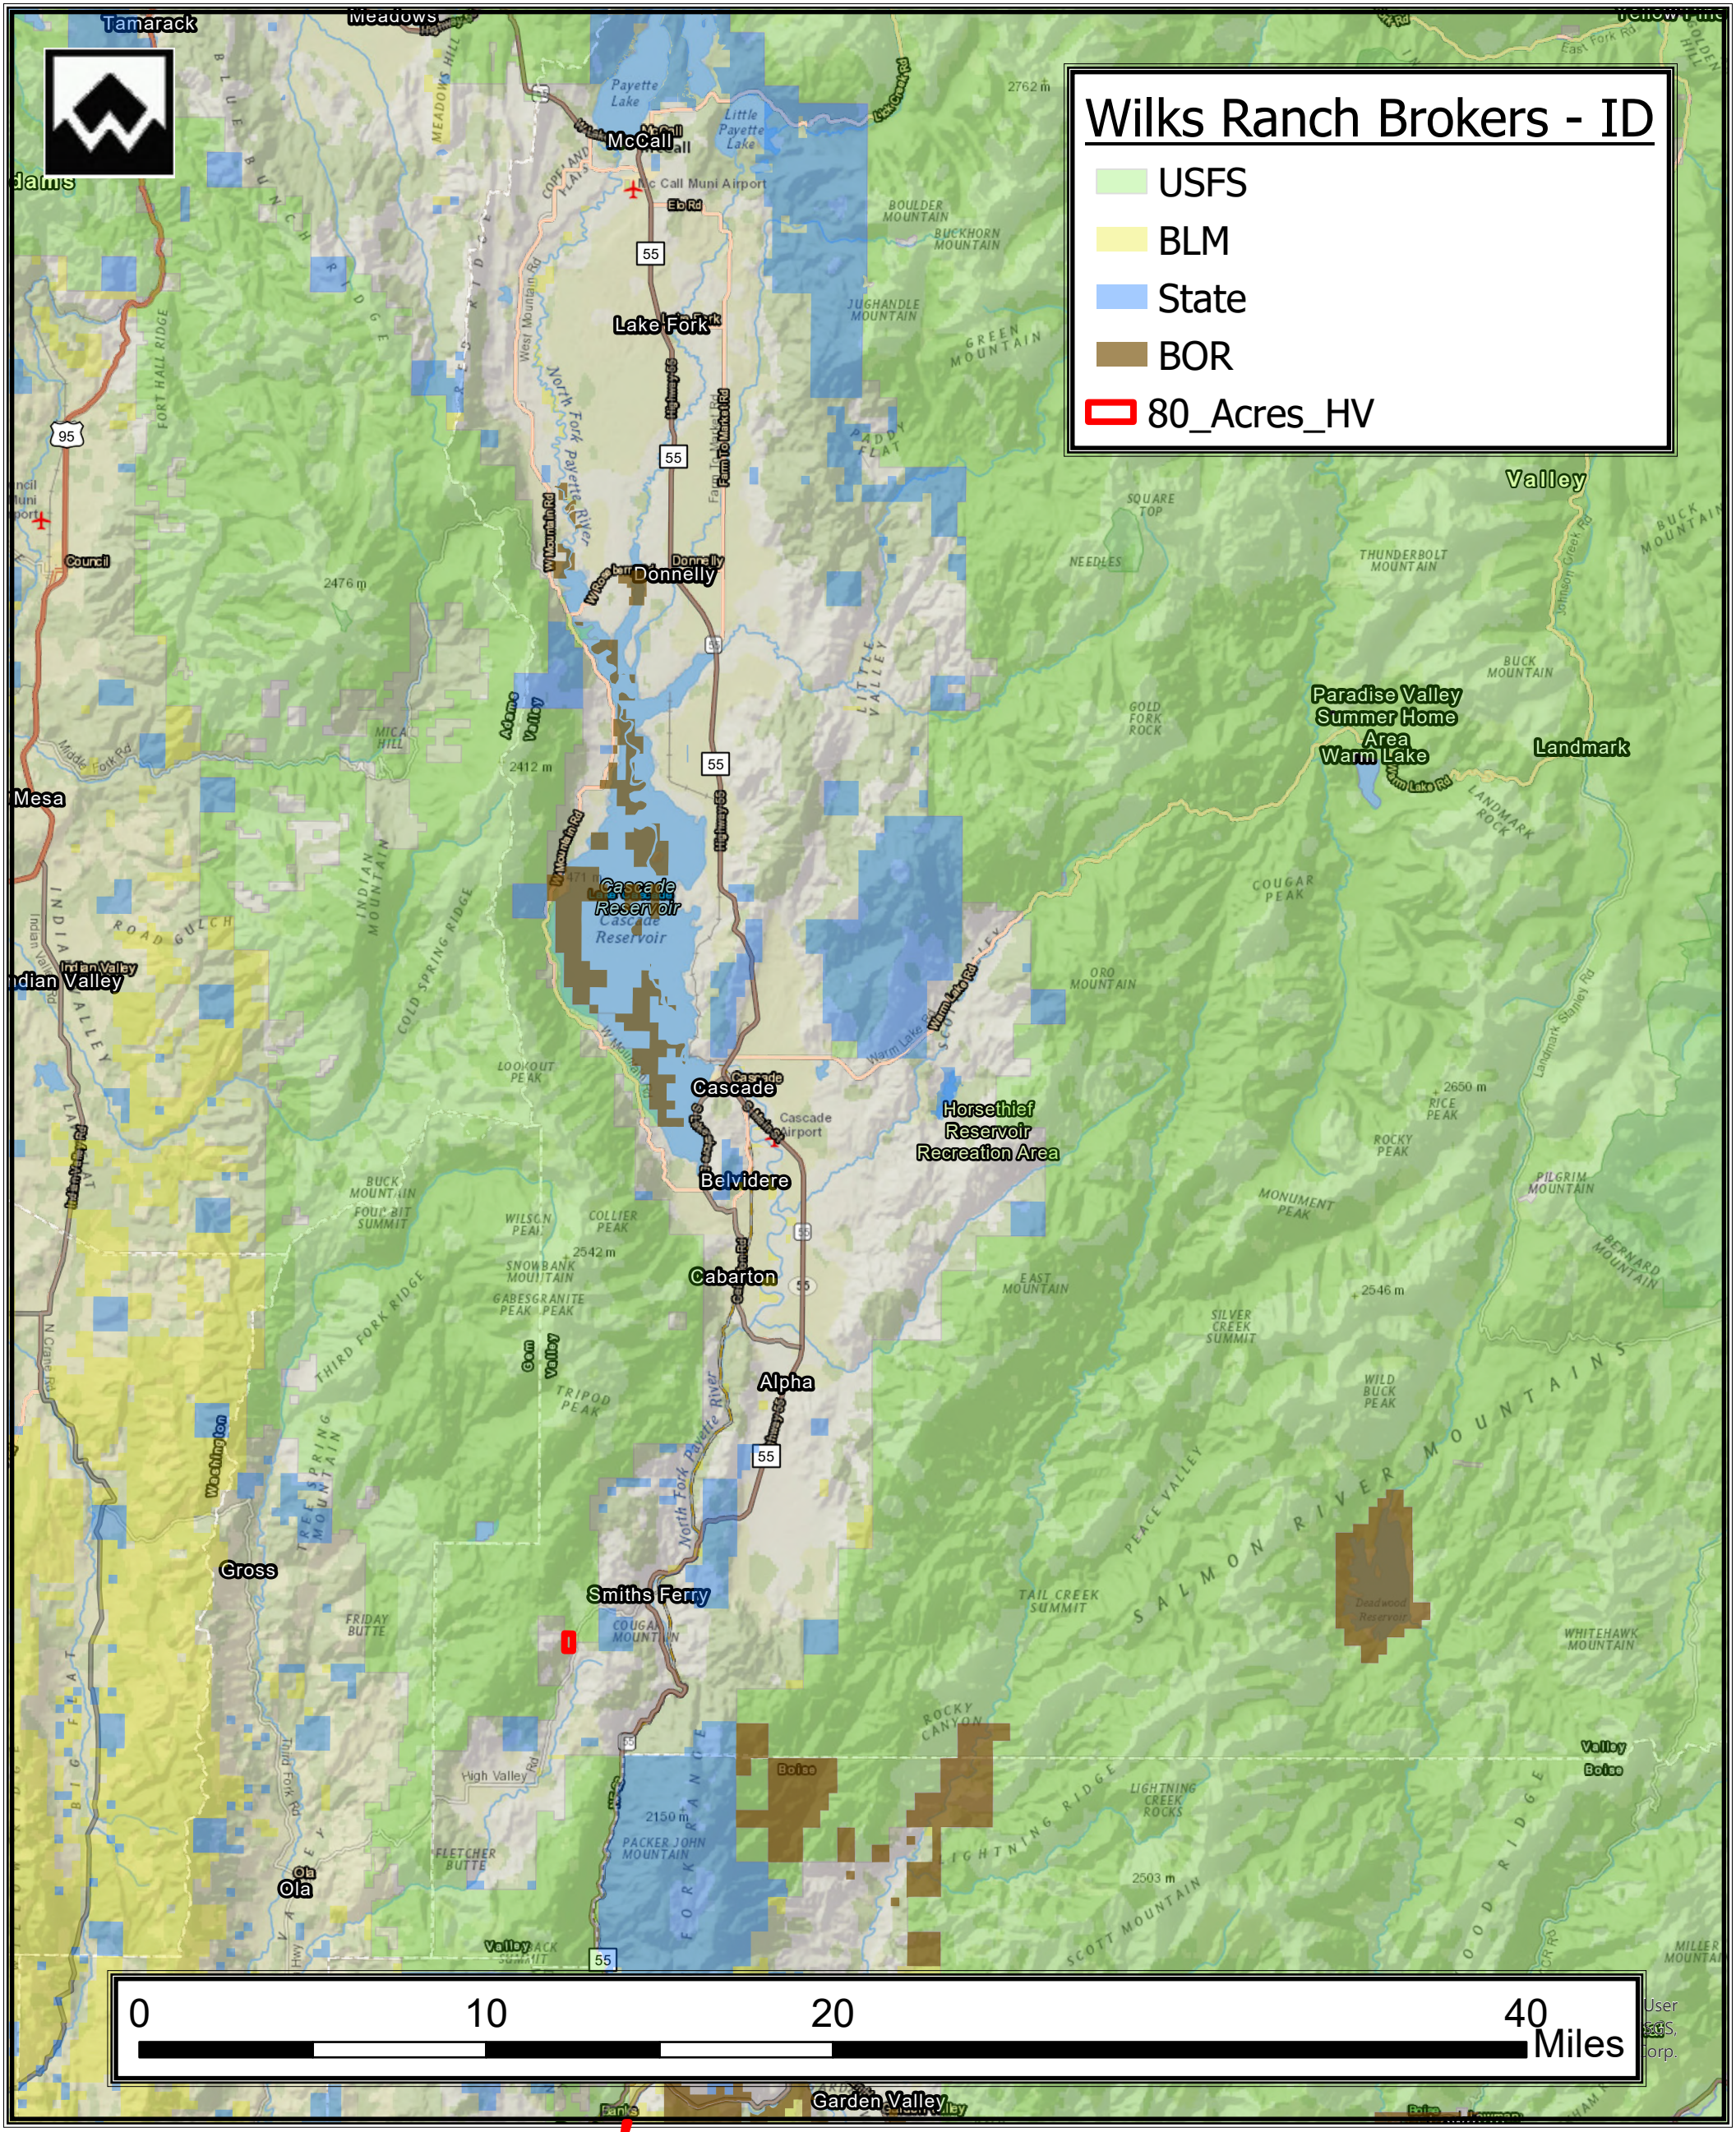

### Wilks Ranch Brokers - ID

- USFS
- BLM
- State
- BOR
- 80\_Acres\_HV

Author: Ryan Mechling  
Date Exported: 3/20/2026

Sources: Esri, TomTom, Garmin, FAO, NOAA, USGS, ©